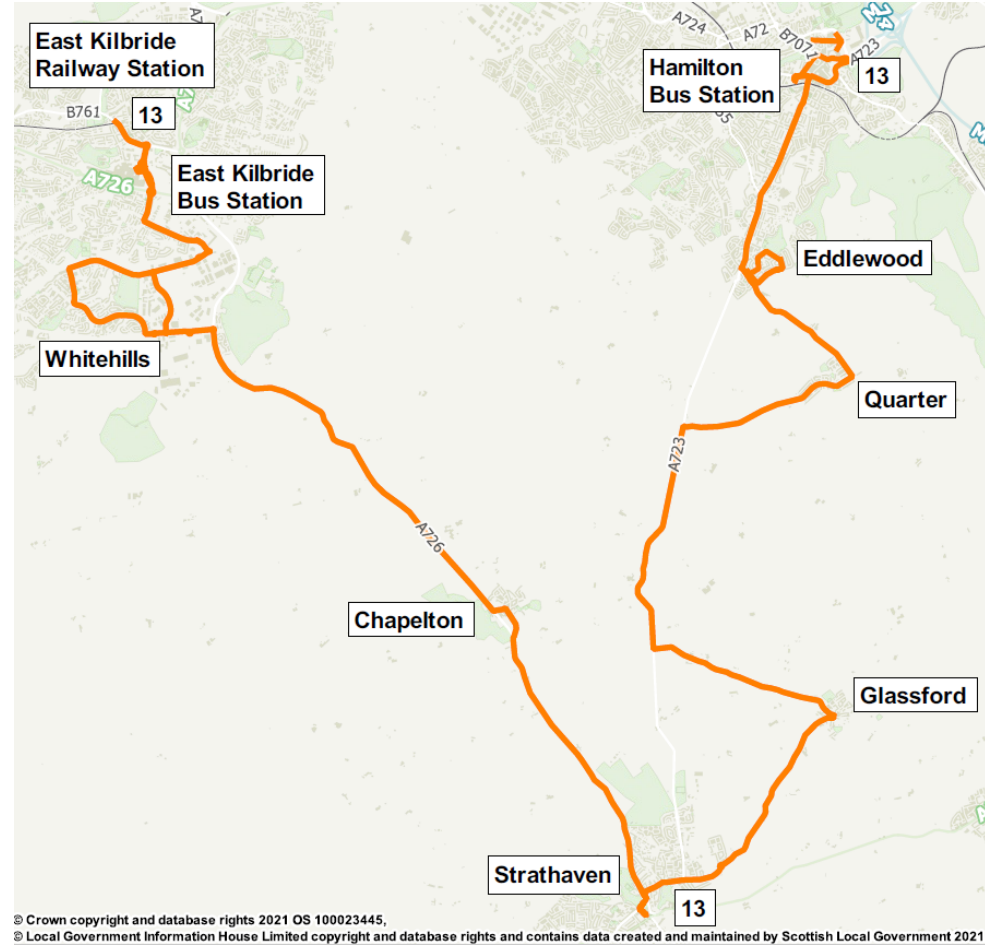

† 01698 386030

Fare table service 13

Adult single fares £

Hamilton Town Centre	1.30
Bumble Street	0.85
School Street	0.85
Cadzow Bridge	0.85
Eddlewood Toll	1.05
High Parks Crescent	1.05
Jet Garage	1.30
Beech Avenue	1.30
Quarter	1.65
Limekilnburn	1.65
Glassford Crossroads	1.65
The Glessert	1.90
Holeburn Bridge	1.65
Young Street	1.30
Strathaven Common Green	1.65
Golf Course	1.30
Cloverhill Farm	1.65
Chapelton	1.30
Shawtonhill	1.65
Flatts	1.30
Crutheland Hotel	1.65
Kelvin, South	1.30
Quarry Road	1.65
Kelvin, North	1.30
Murray Roundabout	1.65
East Kilbride Bus Station	1.90
East Kilbride Railway Station	1.65

Some Intermediate points are not shown

Child Single Fares (from 5th to 16th birthday)
Children under school age travel free
Childs single fares at half the adult single fare rounded up to the next 5 pence

FARES ARE CORRECT AT JULY 2017 - MAY BE SUBJECT TO CHANGE

Monday to Saturday

Route Service 13 : From **Hamilton Bus Station** via Brandon Street, Leechlee Road, Cadzow Street, Keith Street, Blackswell Lane, Low Patrick Street, Duke Street, Quarry Street, Gateside Street, Portland Place, Low Waters Road, Strathaven Road, Carscallan Road, High Parks Crescent, Queens Drive, Parks View, Clydesdale Avenue, High Parks Crescent, Carscallan Road, Quarter, Limekilnburn Road, A723, Station Road, Jackson Street, Alston Street, Millar Street, Glassford Street, Commercial Road, Barn Street, Green Street, **Strathaven** Common Green, Green Street, Barn Street, Glasgow Road, Mounthilly Road, Wellbrae, Glasgow Road, A726, Greenhills Road, Singer Road, Stroud Road, Kelvin Road, Murray Road, Churchill Avenue, East Kilbride Bus Station, Churchill Avenue to West Mains Road, **East Kilbride Railway Station**